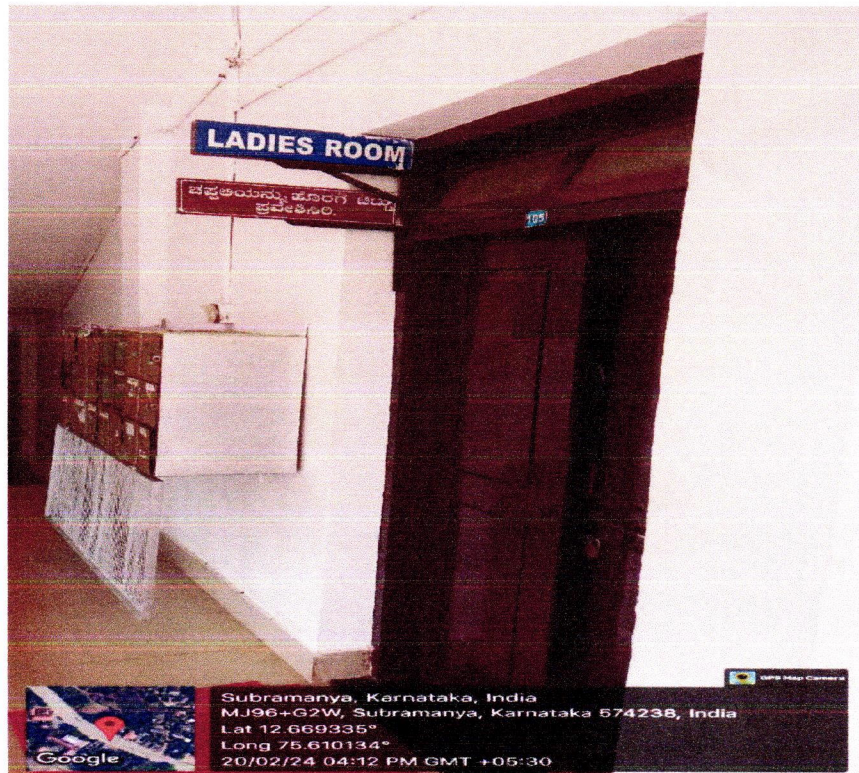

KUKKE SHRI SUBRAHMANYESHWARA COLLEGE, SUBRAHMANYA

Special Facilities provided for women in terms of

1. Safety and Security

CC Camera

CCTV

2. Common Room

Google

Subramanya, Karnataka, India
MJ96+G2W, Subramanya, Karnataka 574238, India
Lat 12.669335°
Long 75.610134°
20/02/24 04:10 PM GMT +05:30